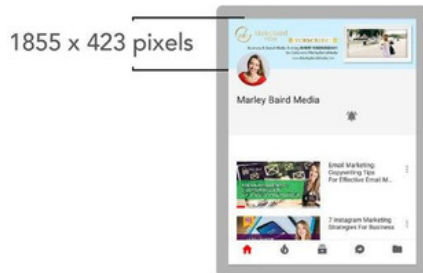

YOUTUBE COVER IMAGE

YouTube will scale your channel artwork using responsive web design. YouTube recommends uploading channel art at 2560 x 1440 pixels with a maximum file size of 2MB. Your channel art banner will automatically scale to anywhere between 640 x 175 pixels (narrowest) to 1060 x 175 pixels (widest).

TV Display

Mobile Display

Tablet Display

Desktop Display

GUIDE LINES TEMPLATE

- 2560 x 1440 pixels.
- 2560 x 423 pixels.
- 1546 x 423 pixels / Text security space.