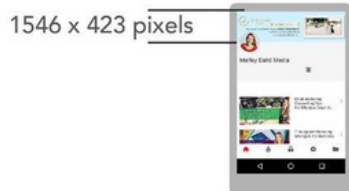

YOUTUBE COVER IMAGE

YouTube will scale your channel artwork using responsive web design. YouTube recommends uploading channel art at 2560 x 1440 pixels with a maximum file size of 2MB. Your channel art banner will automatically scale to anywhere between 640 x 175 pixels (narrowest) to 1060 x 175 pixels (widest).

TV Display

Mobile Display

Tablet Display

Desktop Display

GUIDE LINES TEMPLATE

- 2560 x 1440 pixels.
- 2560 x 423 pixels.
- 1546 x 423 pixels / Text security space.